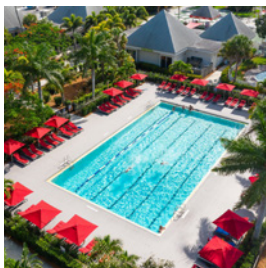

LAP POOL

Outdoor Pool
Heated
Depth (min/max): 0.9m / 2.6m
Outdoor freshwater swimming pool dedicated to serious swimmers, with 6 lanes. Located near the "Kids Village". Supervised and heated during winter season.